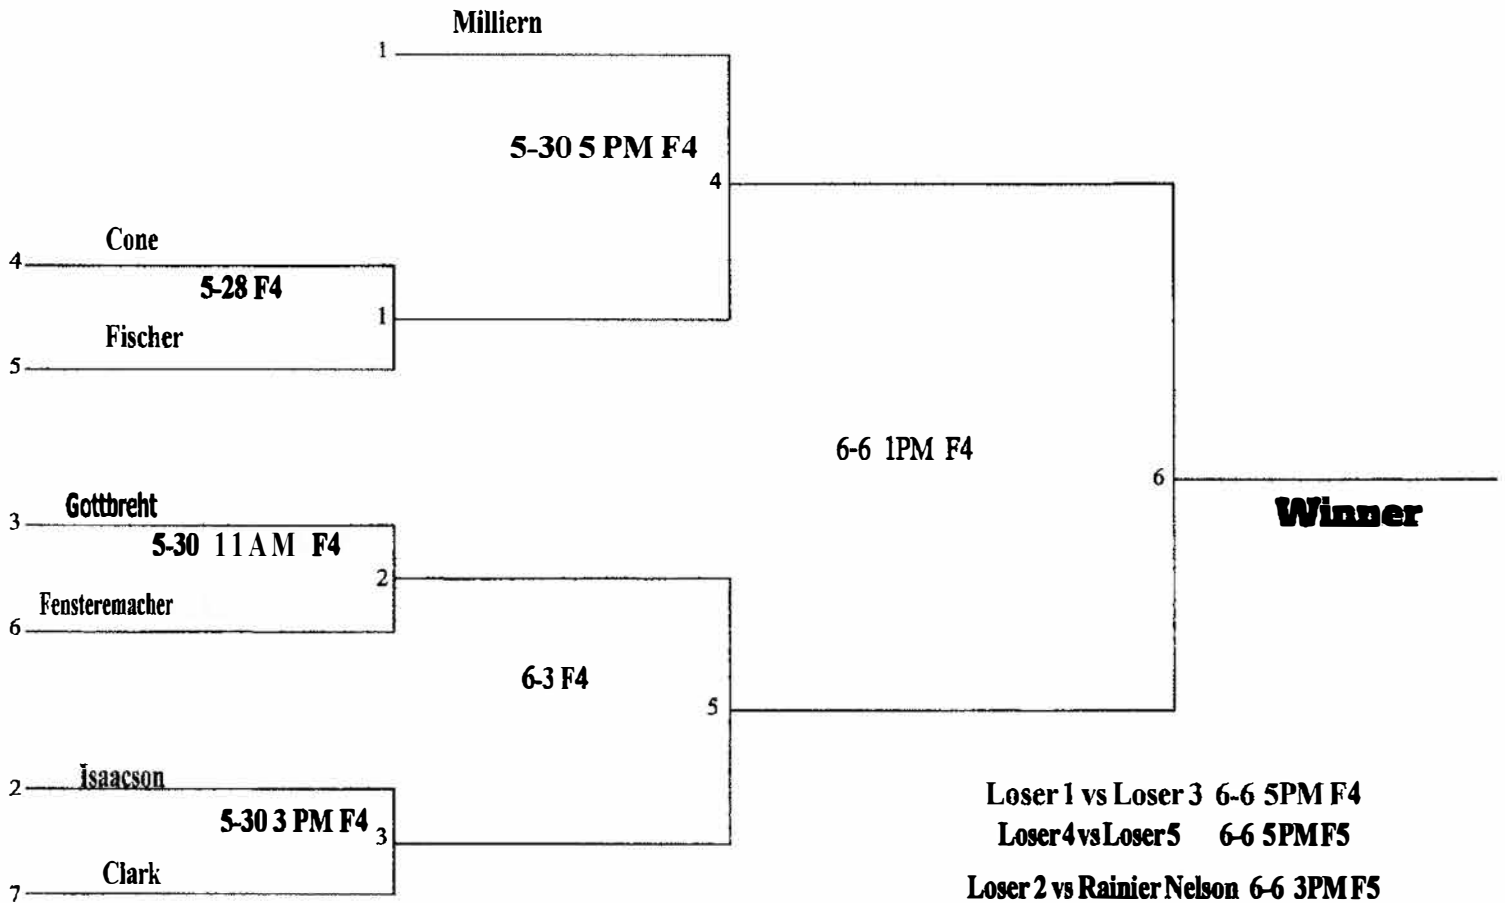

American Majors League Tournament

ALL WEEKNIGHT GAMES START 5:45 PM

National Majors League Tournament

ALL WEEKNIGHT GAMES START 5:45 PM