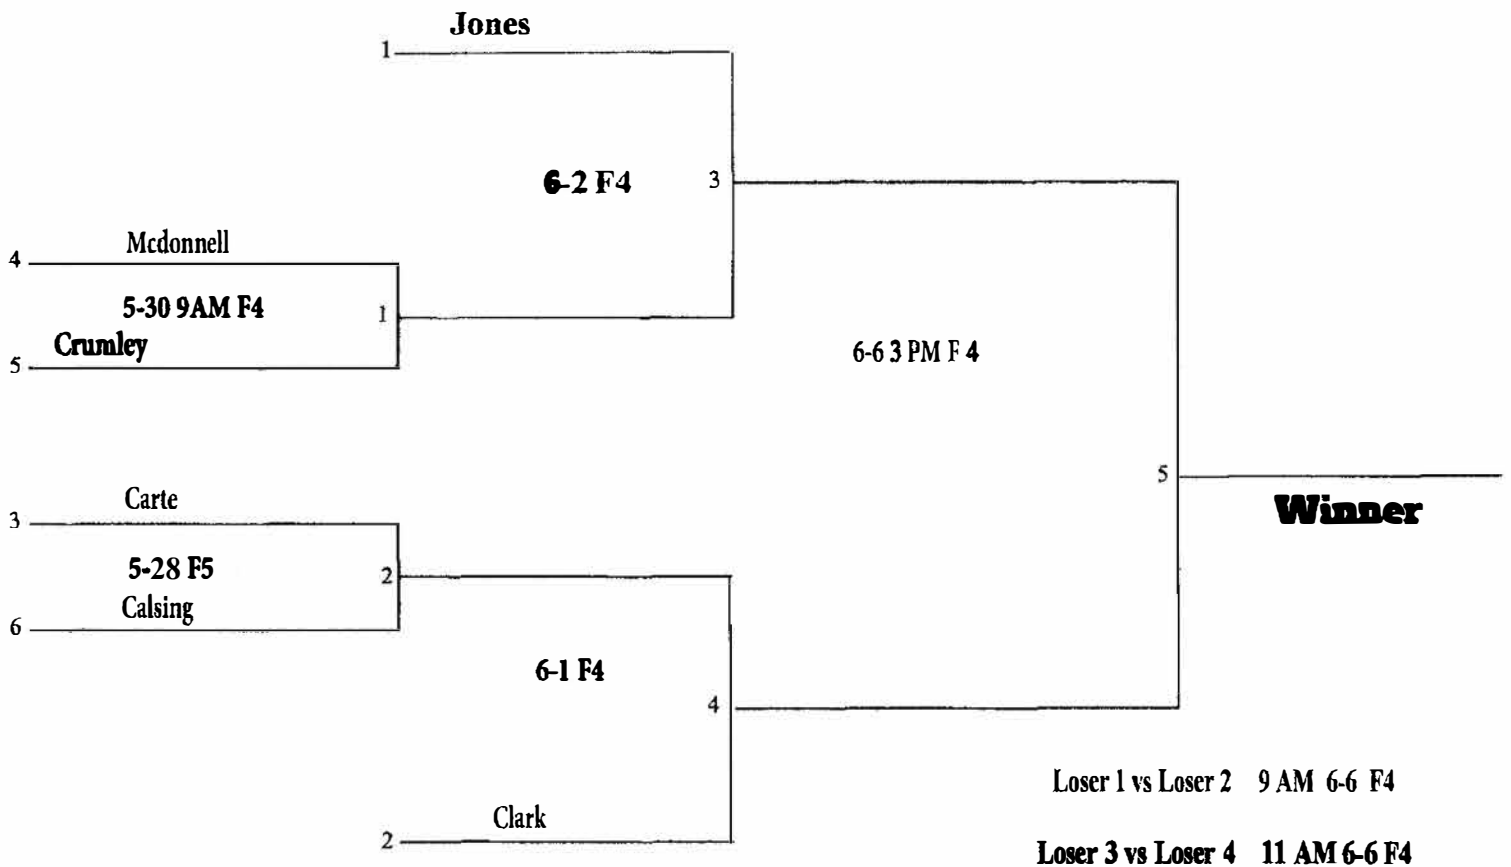

American Majors League Tournament

ALL WEEKNIGHT GAMES START 5:45 PM

National Majors League Tournament

ALL WEEKNIGHT GAMES START 5:45 PM